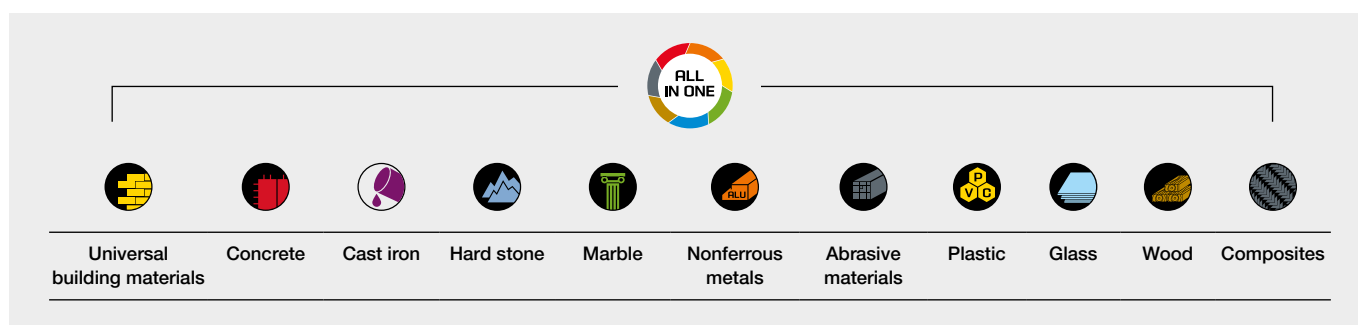

## TYROLIT CUT-ALL

One disc for any materials

The CUT-ALL diamond cutting blade is the new all-rounder in the TYROLIT assortment. The robust saw blade is excellently suitable for almost all materials on building sites, for any kind of reconstruction work in the house and garden as well as for fire brigade operations. The universal saw blade has an outstanding durability and offers a clean cutting pattern.

### Advantages:

- + Universal application in the construction and landscaping sector: Building materials, concrete, stone, cast iron, composite materials, plastics, glass, wood, sheets and metal sections
- + Ideal for emergency operations by fire brigades and rescue forces
- + Very long lifetime and consistent cutting performance

NEW		★★★ PREMIUM	CUT-ALL		
	Shape	Type number	Dimension	Specification	
		34503209	115x2,8x22,23	DC-ALL	
		34502746	125x3,0x22,23	DC-ALL	
		34503208	230x3,0x22,23	DC-ALL	
		34503261	350x4,1x20	DC-ALL	
		34503262	350x4,1x25,4	DC-ALL	